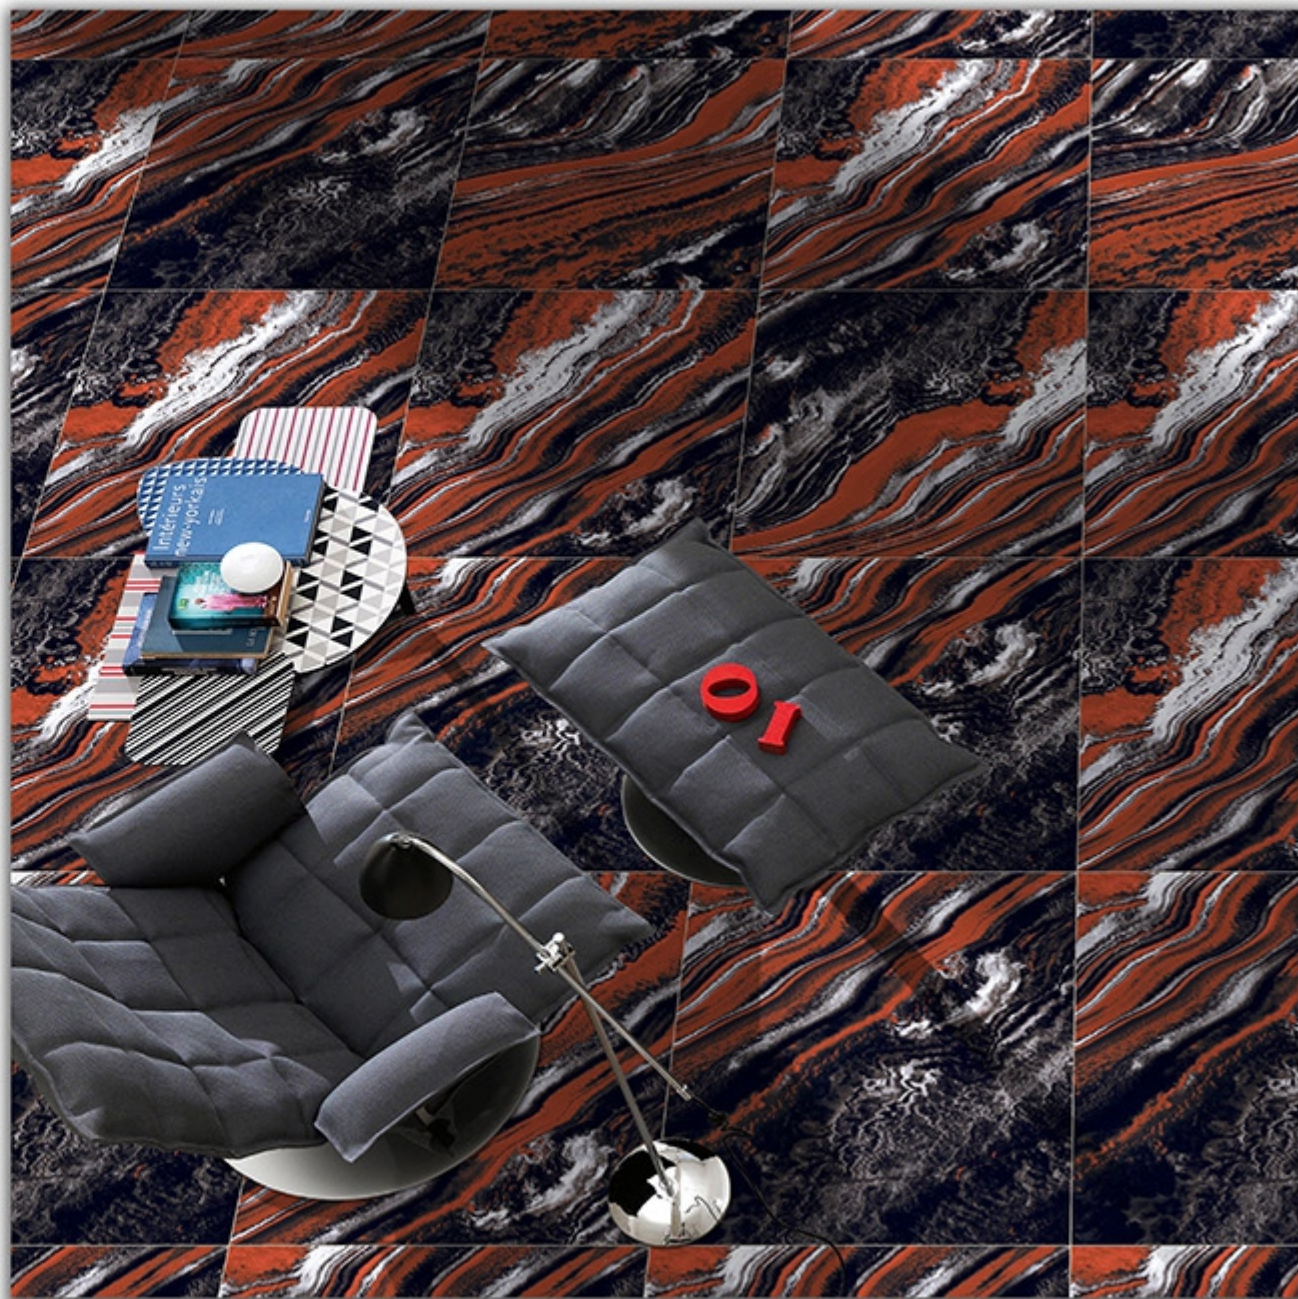

QUARRY BRONZE

Finish
HIGH GLOSSY

Size
600X600 mm