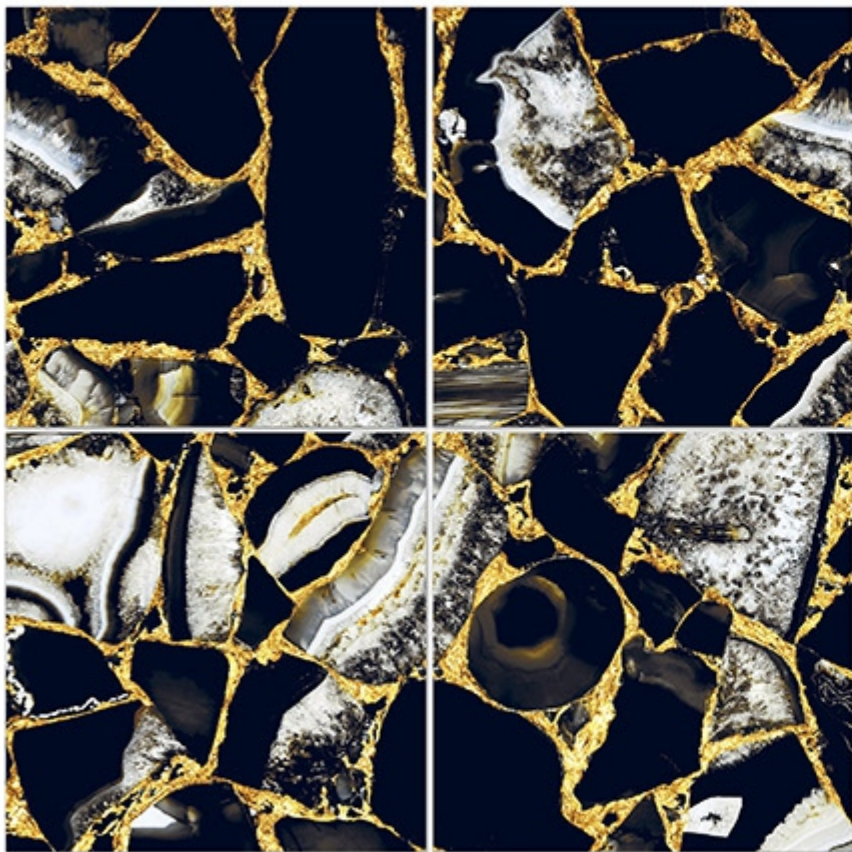

HIGH GLOSSY SERIES
600X600 mm

AUTUMN CHERRY

Finish
HIGH GLOSSY

Size
600X600 mm

BLACK FOREST

Finish
HIGH GLOSSY

Size
600X600 mm

BLACK FUSION

Finish
HIGH GLOSSY

Size
600X600 mm

BLACK PANTHER

Finish
HIGH GLOSSY

Size
600X600 mm

BOULDER CORN

Finish
HIGH GLOSSY

Size
600X600 mm