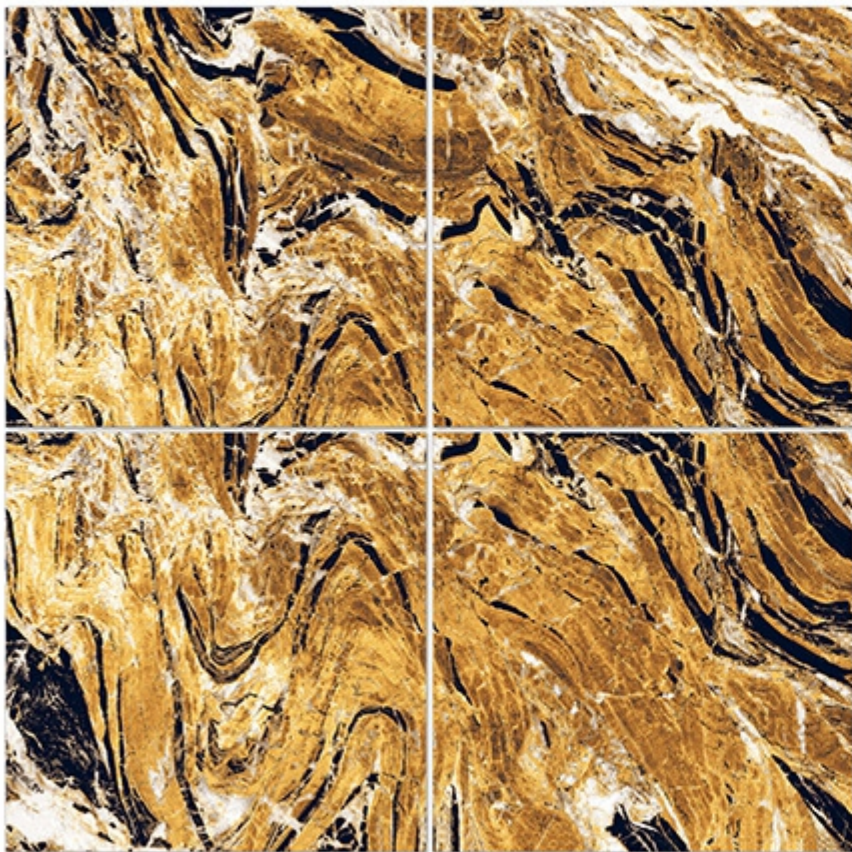

Finish
HIGH GLOSSY

Size
600X600 mm

FROSTINE

Finish
HIGH GLOSSY

Size
600X600 mm

INFERNO GOLD

Finish
HIGH GLOSSY

Size
600X600 mm