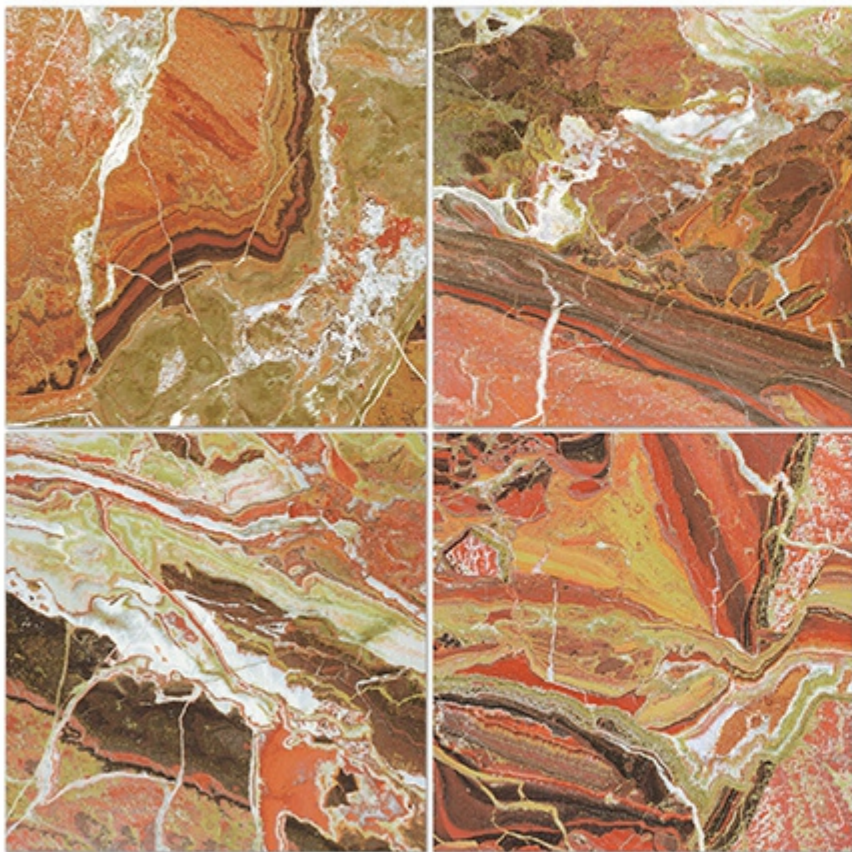

FROSTINE

Finish
HIGH GLOSSY

Size
600X600 mm