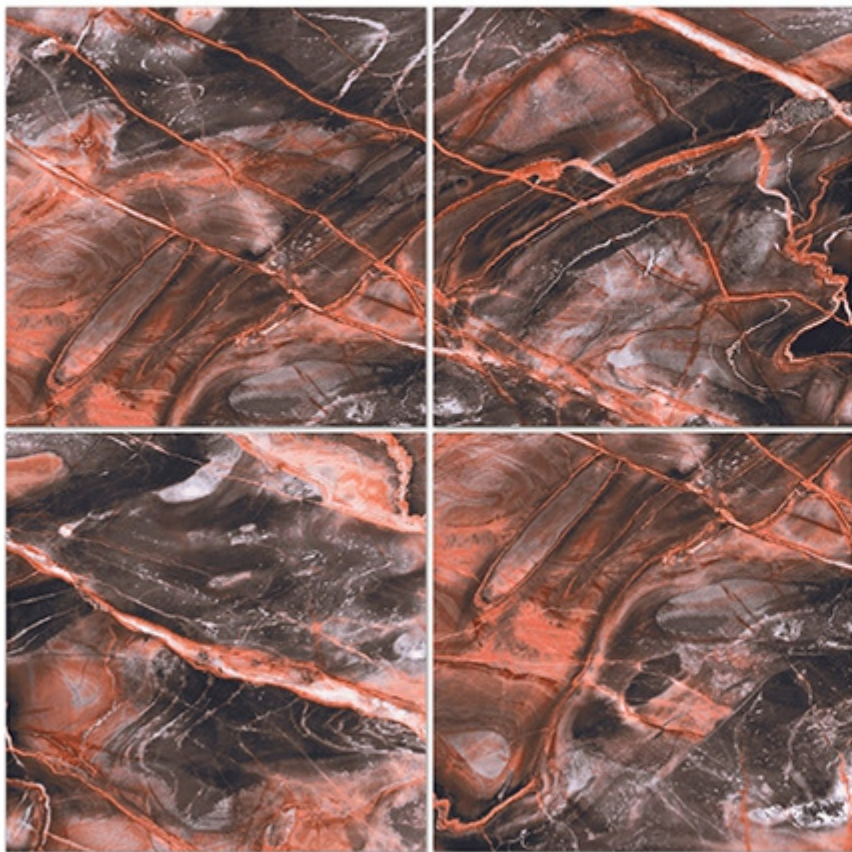

Size
600X600 mm

WELKIN SAPPHIRE

Finish
HIGH GLOSSY

Size
600X600 mm

WINDROSE

Finish
HIGH GLOSSY

Size
600X600 mm