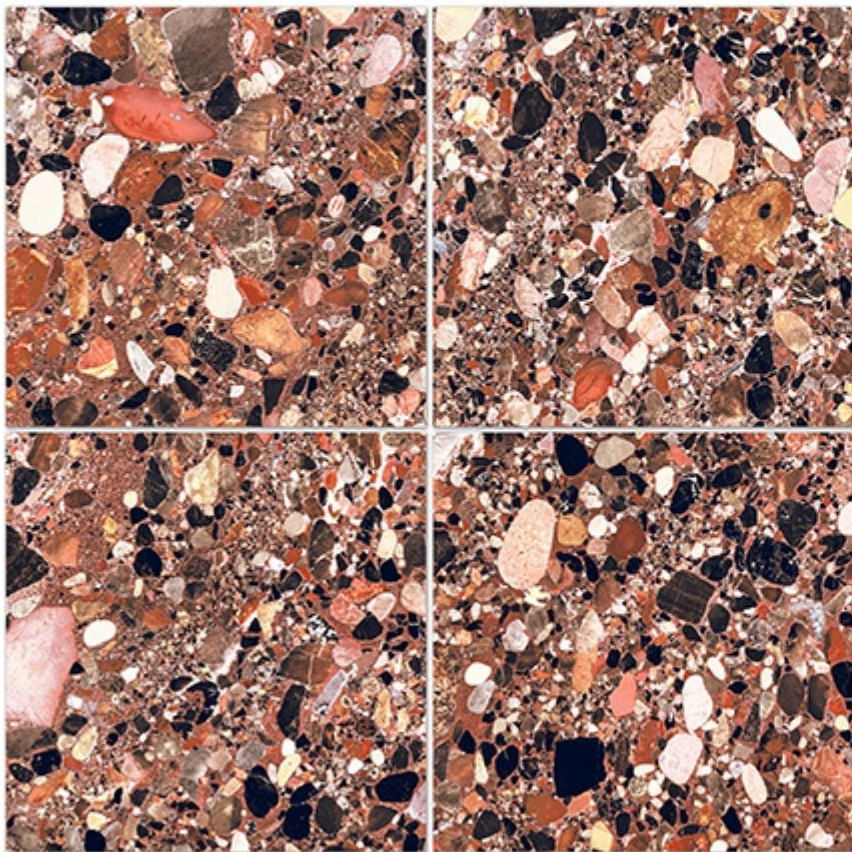

COBBLESTONE MAROON

Finish
HIGH GLOSSY

Size
600X600 mm