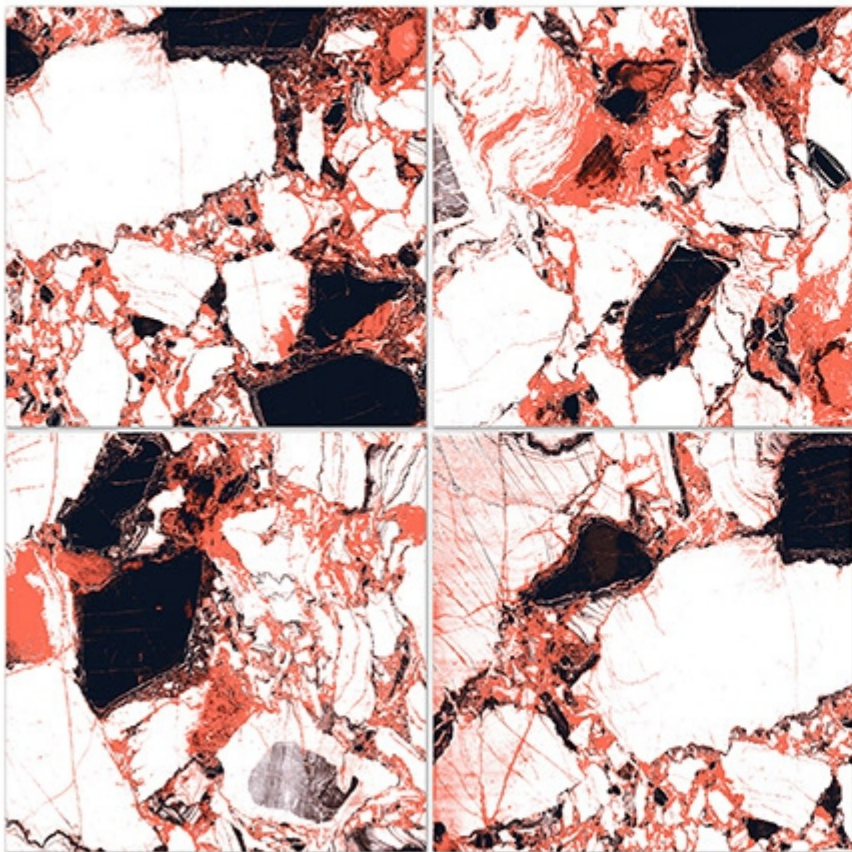

BOULDER LAVA

Finish
HIGH GLOSSY

Size
600X600 mm