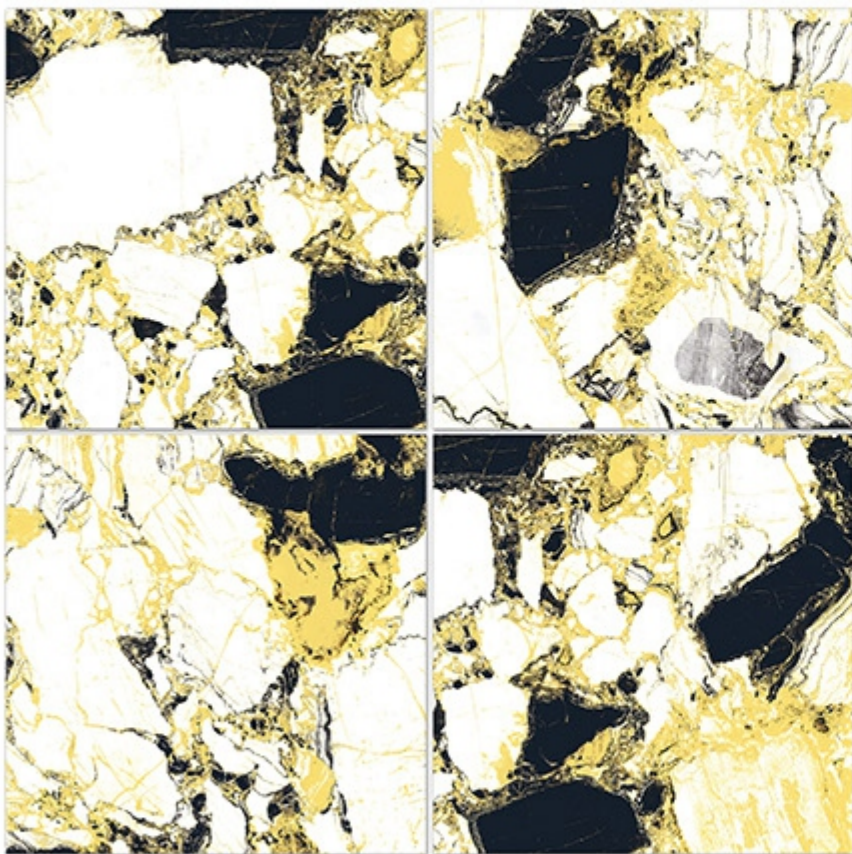

Finish
HIGH GLOSSY

Size
600X600 mm

BLACK PANTHER

Finish
HIGH GLOSSY

Size
600X600 mm

BOULDER CORN

Finish
HIGH GLOSSY

Size
600X600 mm