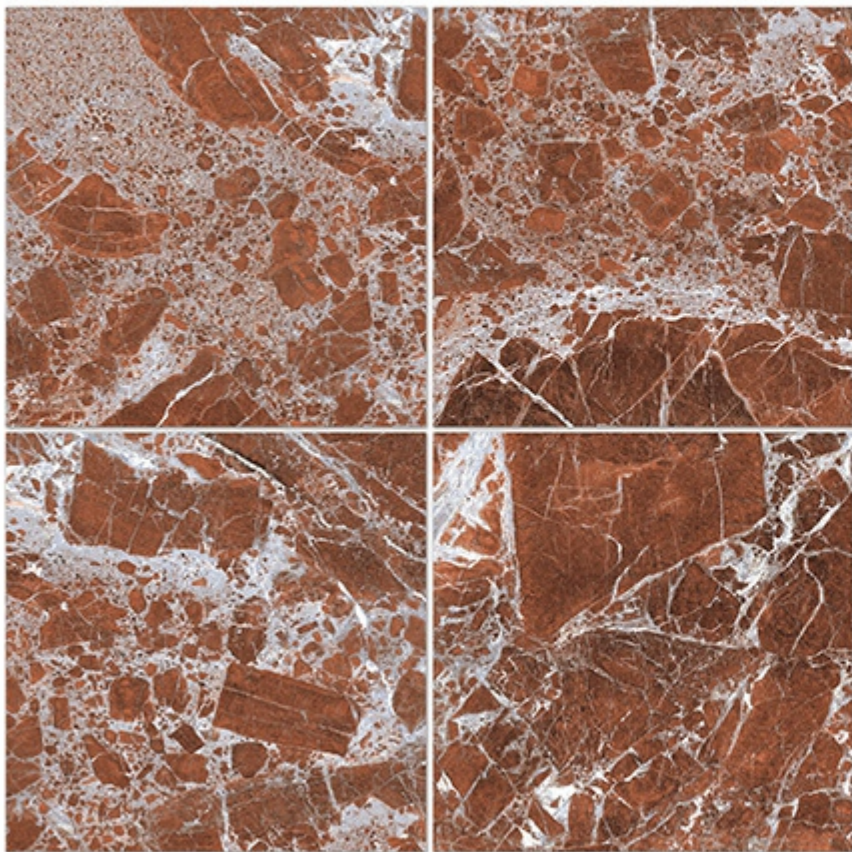

Size
600X600 mm

SAPHIRE COFFEE

Finish
HIGH GLOSSY

Size
600X600 mm

SEASIDE WINE

Finish
HIGH GLOSSY

Size
600X600 mm

SERPENTINE