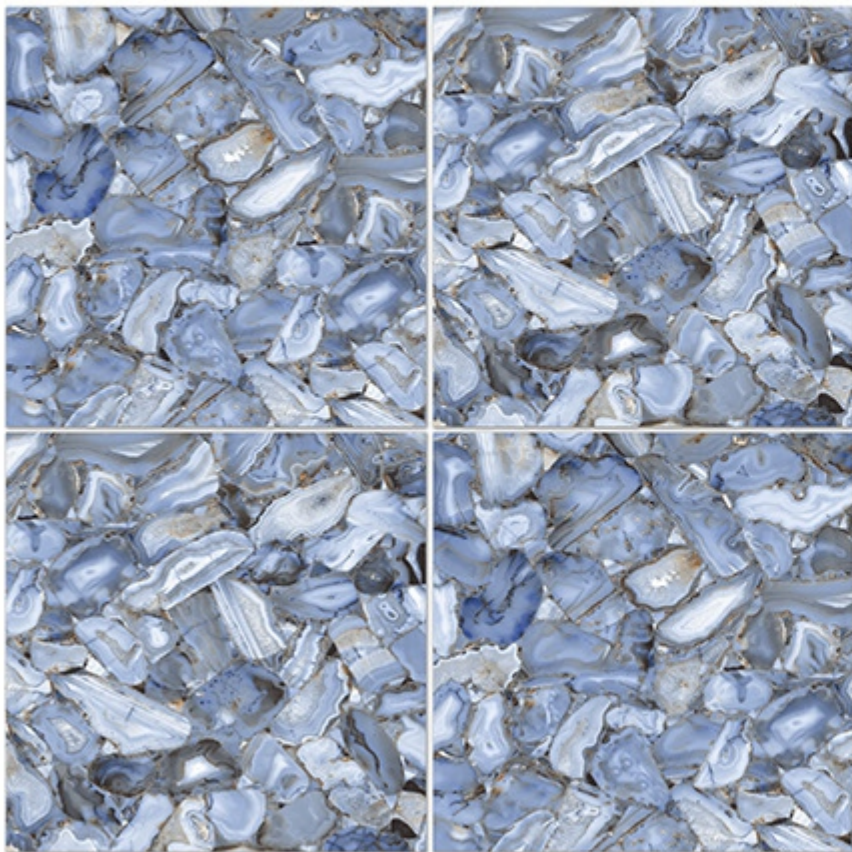

NAPOLES BROWN

Finish
HIGH GLOSSY

Size
600X600 mm

NICKEL COAL

Finish
HIGH GLOSSY

Size
600X600 mm

PASTEL BLUE

Finish
HIGH GLOSSY