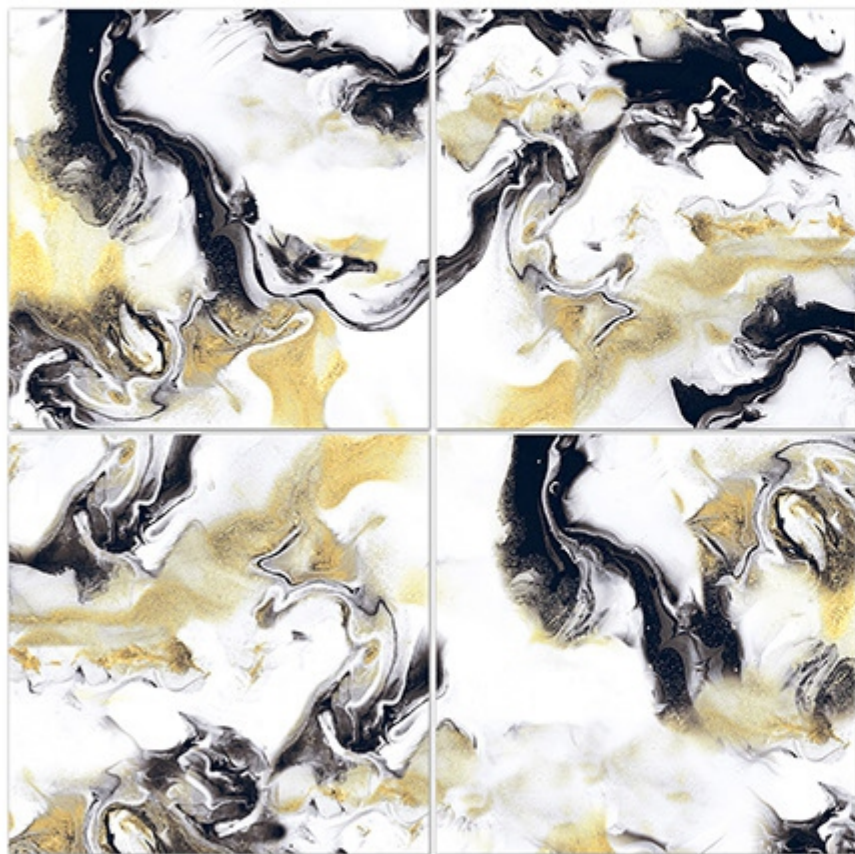

MURKY LEMON

Finish
HIGH GLOSSY

Size
600X600 mm