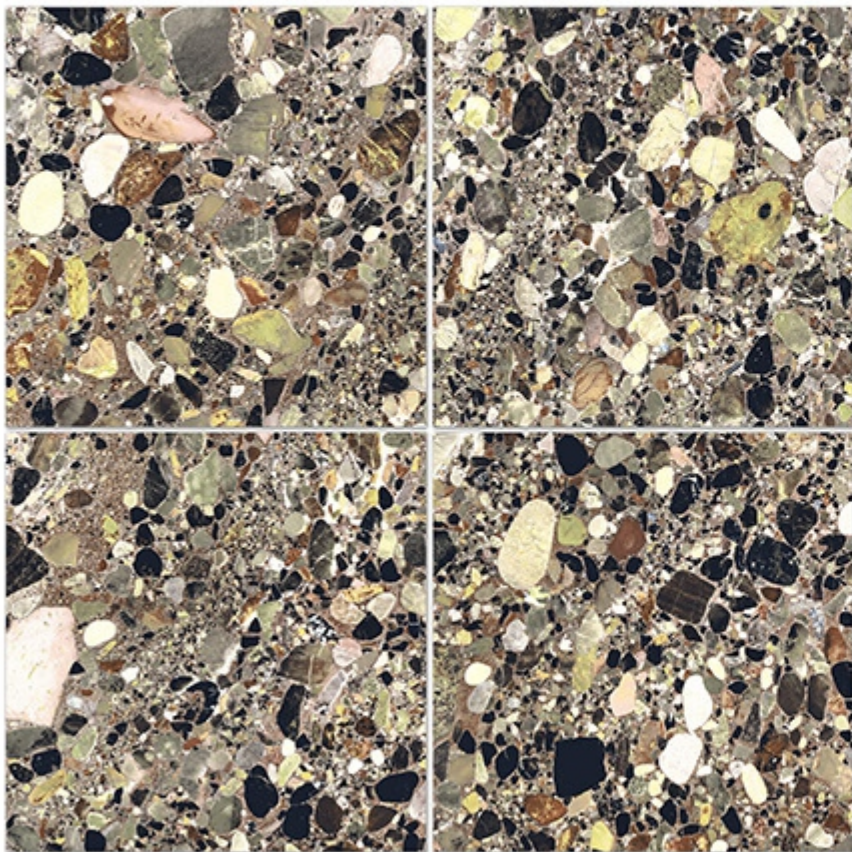

Finish
HIGH GLOSSY

Size
600X600 mm

CELESTIAL SEPIA

Finish
HIGH GLOSSY

Size
600X600 mm

COBBLESTONE JADE

Finish
HIGH GLOSSY

Size
600X600 mm