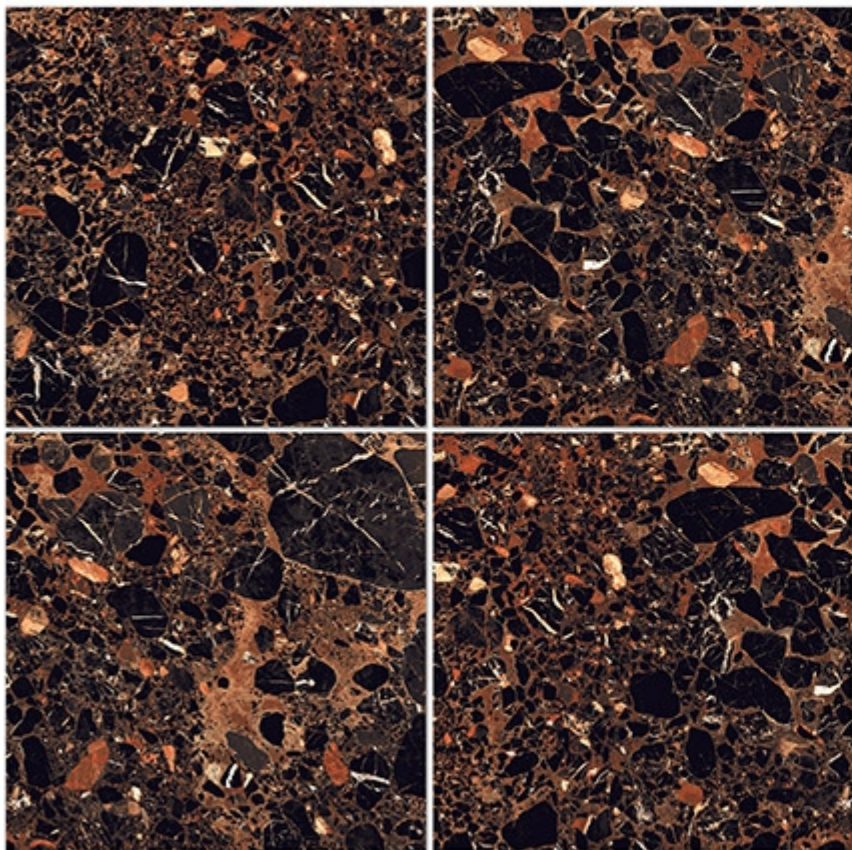

NAPOLES BROWN

Finish
HIGH GLOSSY

Size
600X600 mm