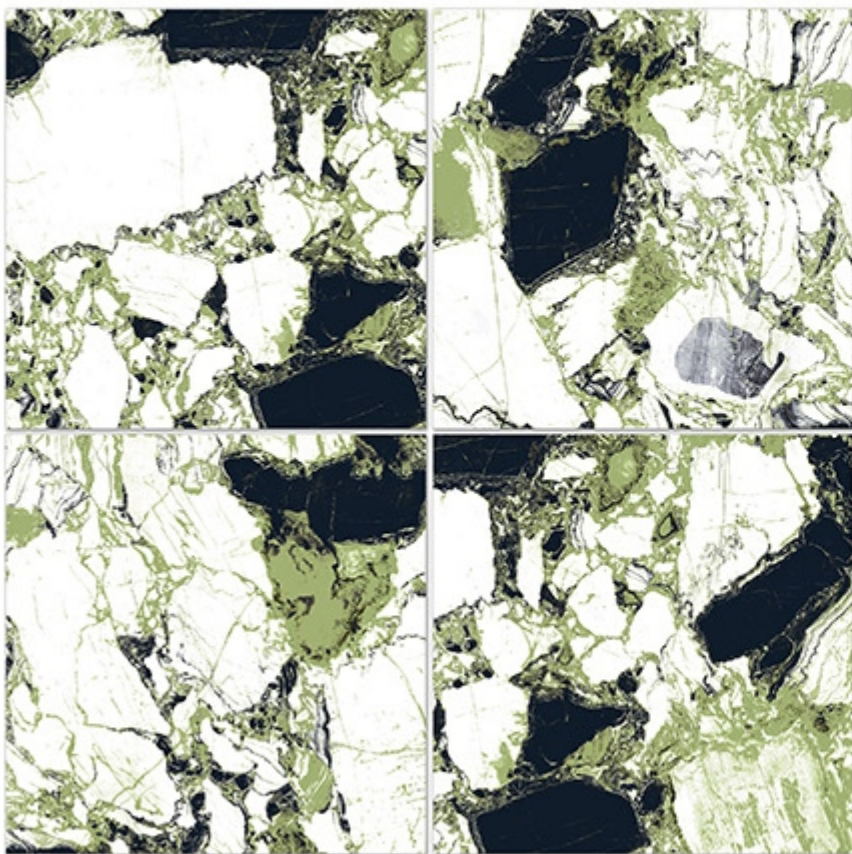

BOULDER LAVA

Finish
HIGH GLOSSY

Size
600X600 mm

BOULDER PEAR

Finish
HIGH GLOSSY

Size
600X600 mm

BRAZIL BLACK

Finish
HIGH GLOSSY