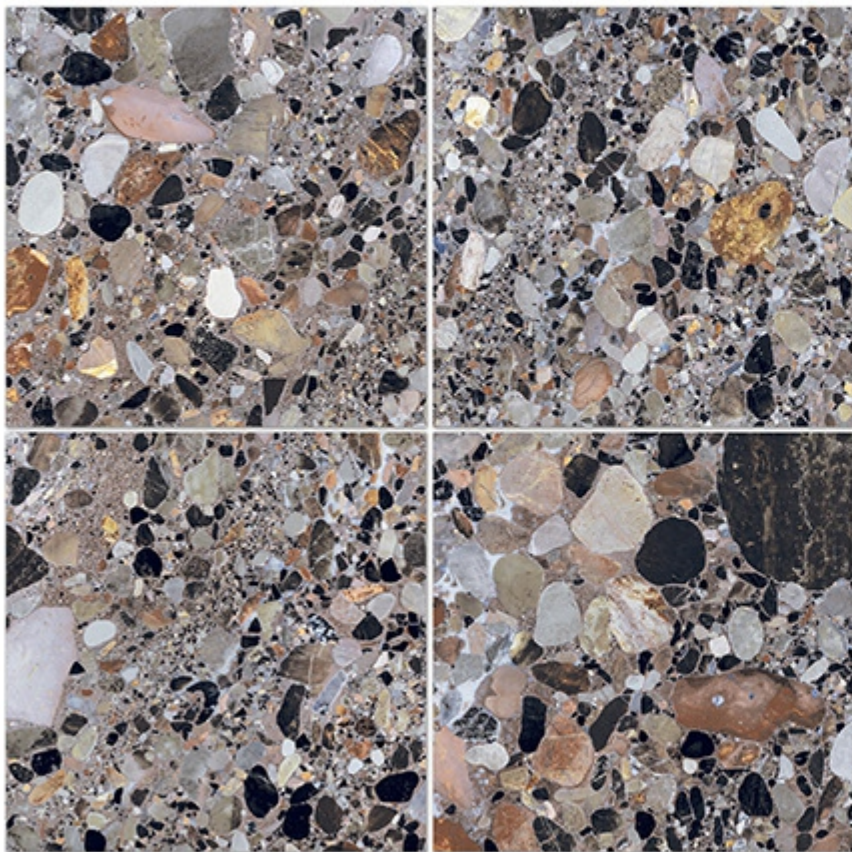

COBBLESTONE MAROON

Finish
HIGH GLOSSY

Size
600X600 mm

COBBLESTONE NATURAL

Finish
HIGH GLOSSY

Size
600X600 mm

AUTUMN CHERRY

Finish
HIGH GLOSSY