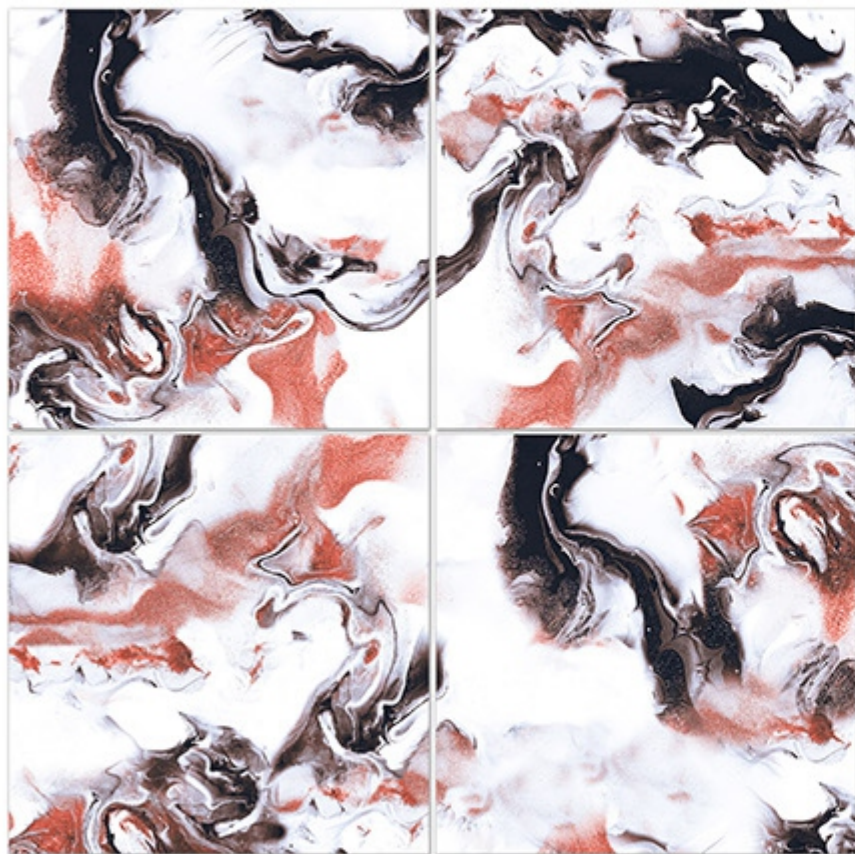

Finish
HIGH GLOSSY

Size
600X600 mm

MURKY LEMON

Finish
HIGH GLOSSY

Size
600X600 mm

MURKY MAROON

Finish
HIGH GLOSSY

Size
600X600 mm