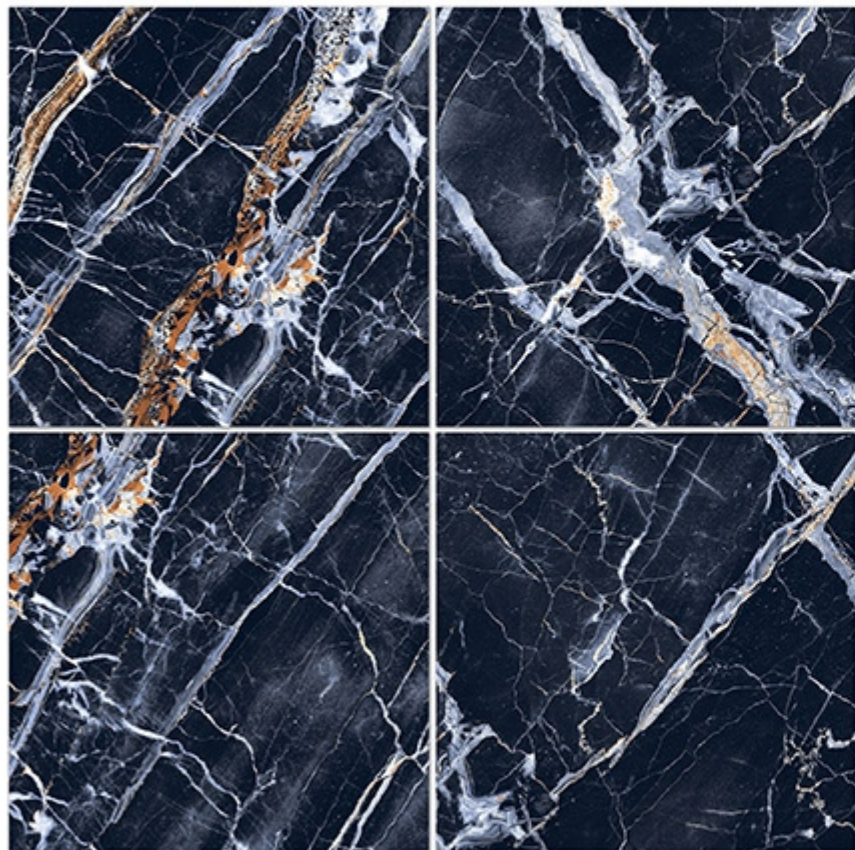

Size
600X600 mm

ELYSIUM

Finish
HIGH GLOSSY

Size
600X600 mm

FENIX BLUE

Finish
HIGH GLOSSY

Size
600X600 mm

FORESTER