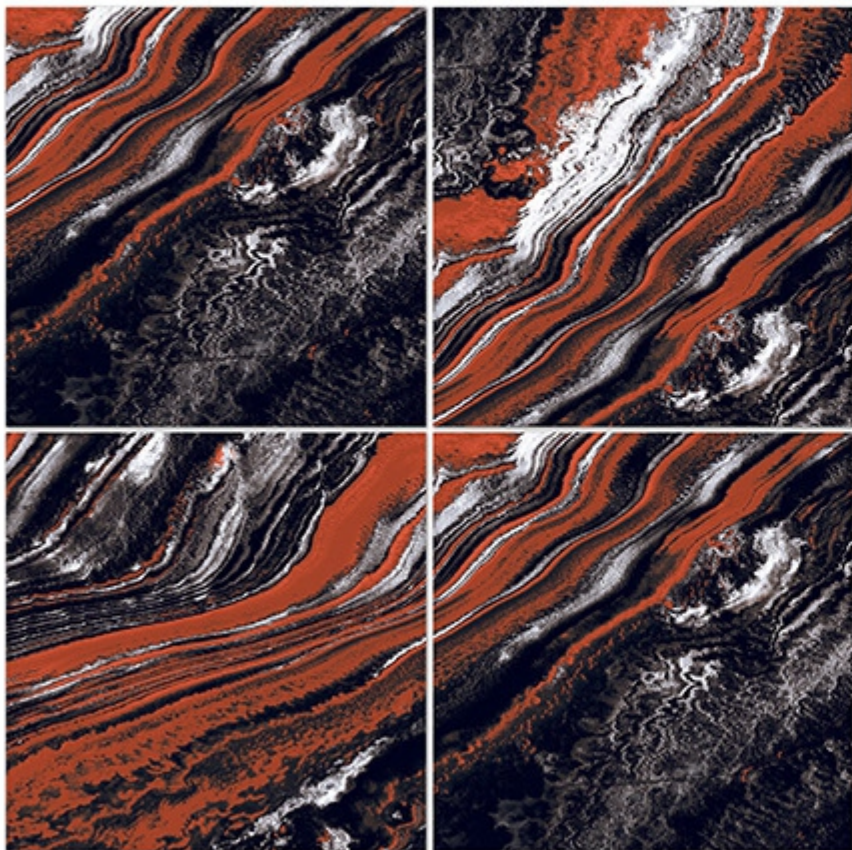

Size
600X600 mm

PEGASUS

Finish
HIGH GLOSSY

Size
600X600 mm

PLANETOID

Finish
HIGH GLOSSY

Size
600X600 mm

QUARRY BRONZE