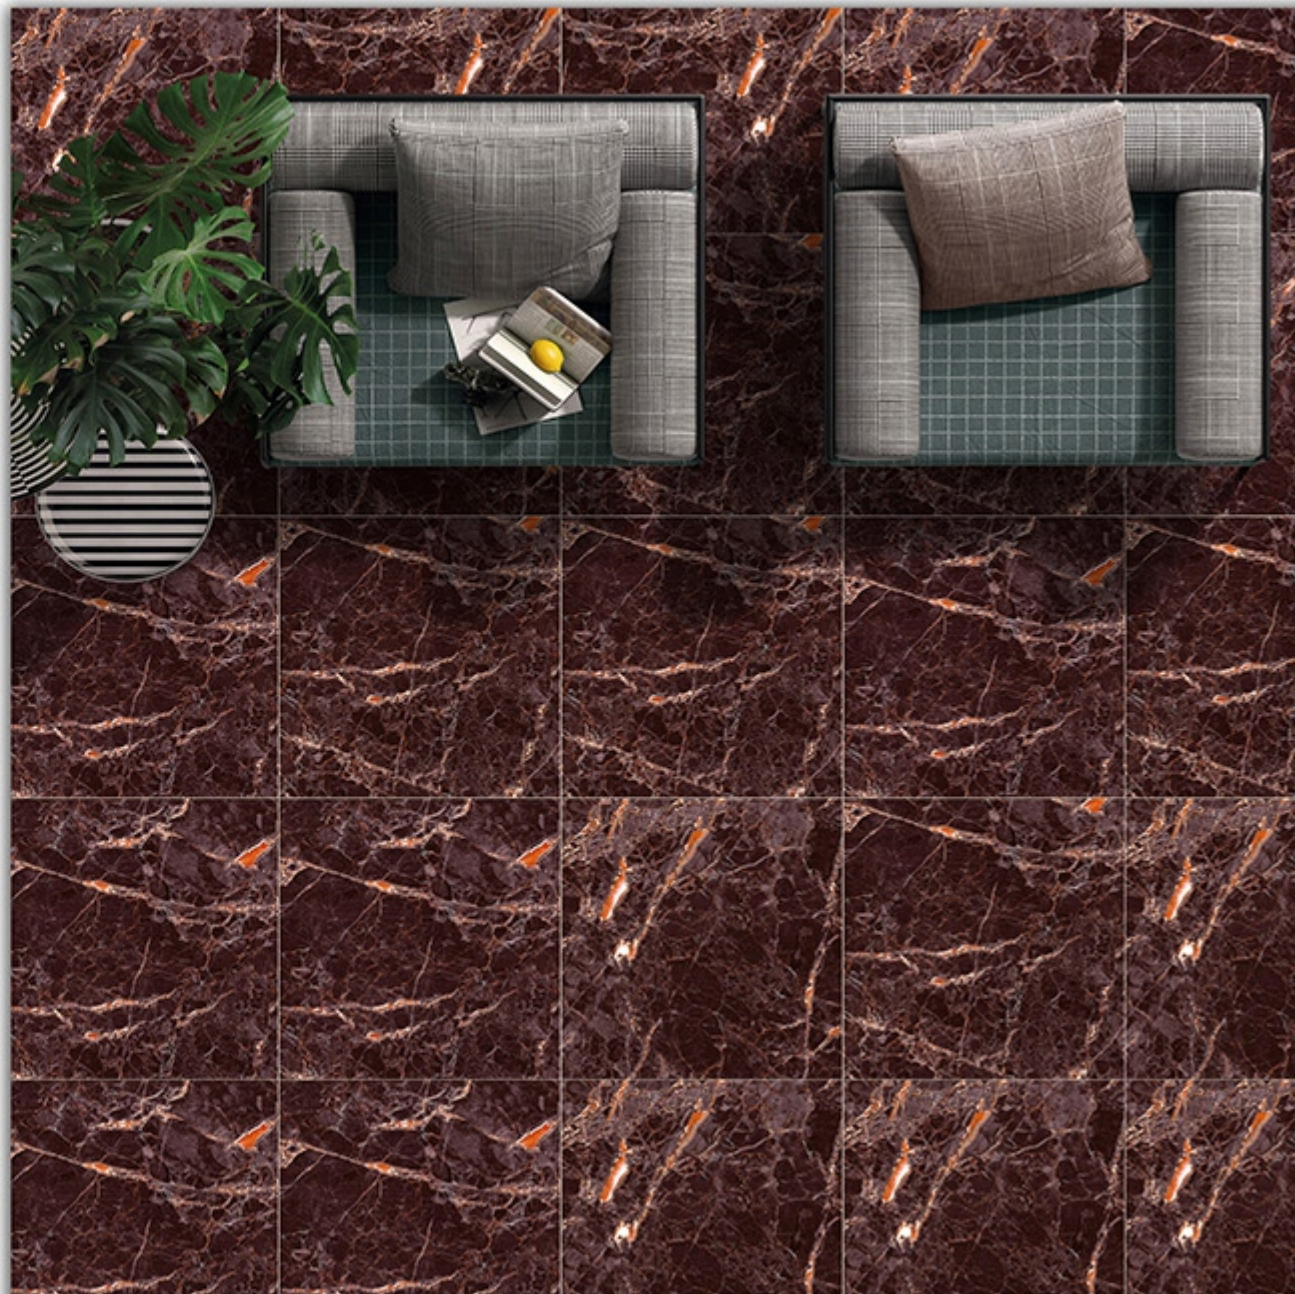

AUTUMN CHERRY

Finish
HIGH GLOSSY

Size
600X600 mm