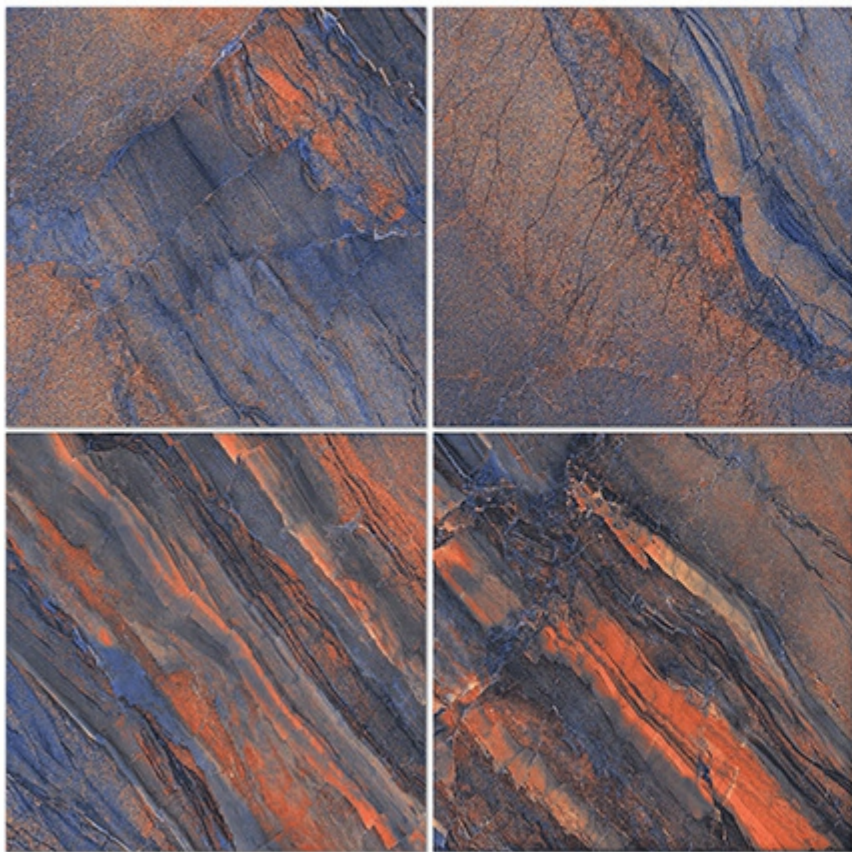

ELYSIUM

Finish
HIGH GLOSSY

Size
600X600 mm