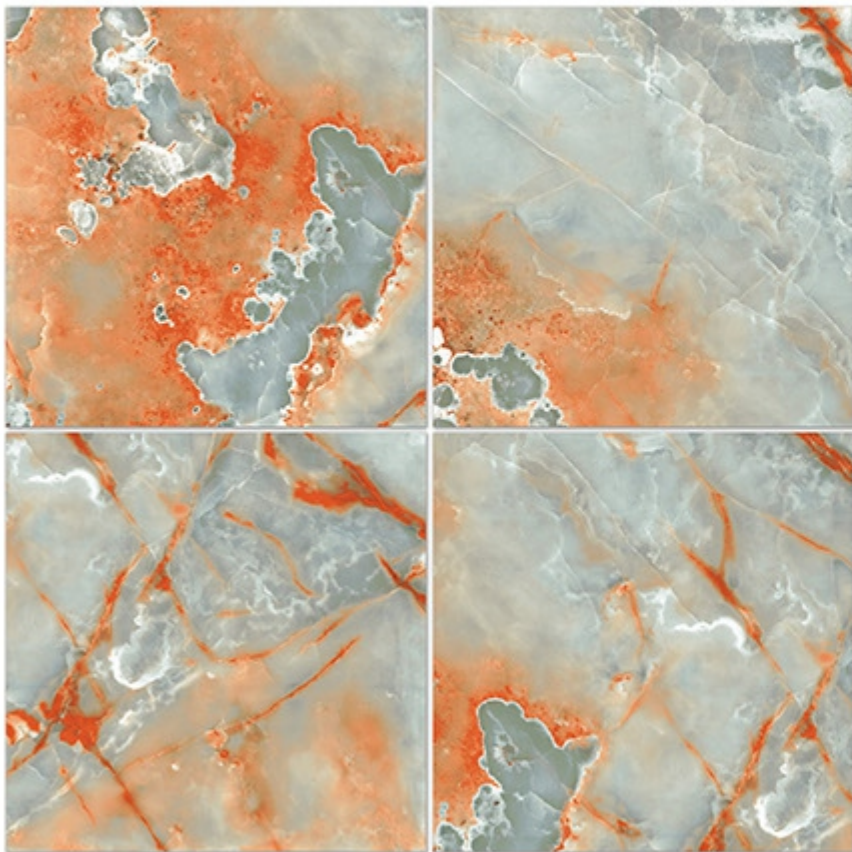

VINTAGE BLACK

Finish
HIGH GLOSSY

Size
600X600 mm

VINTAGE SILVAR

Finish
HIGH GLOSSY

Size
600X600 mm

WELKIN OLIVE

Finish
HIGH GLOSSY