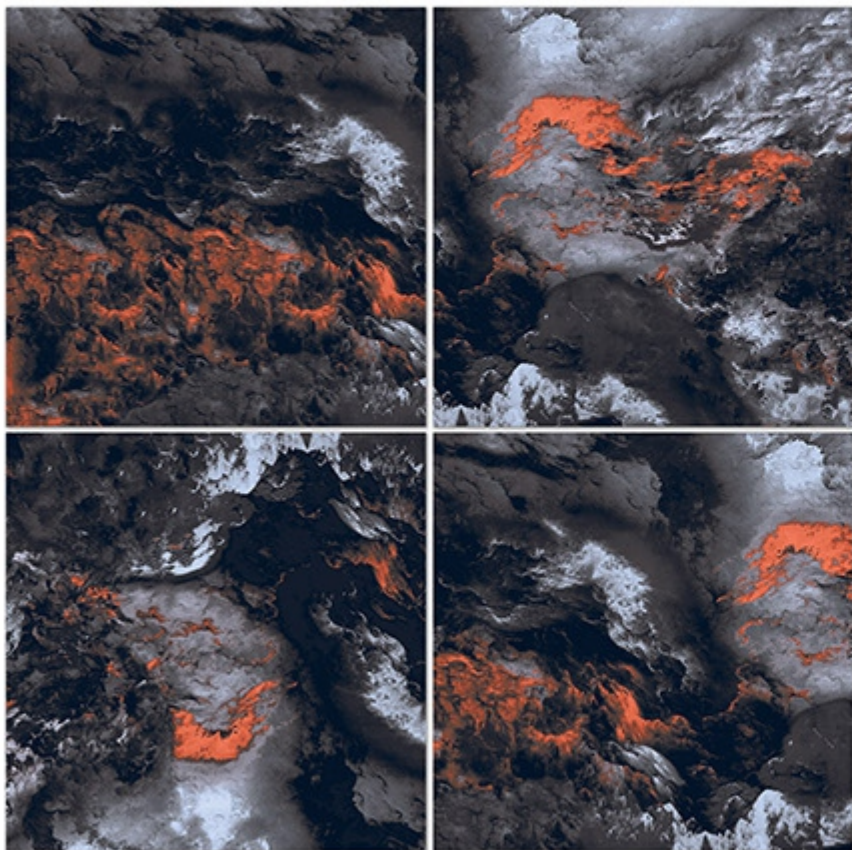

BLACK PANTHER

Finish
HIGH GLOSSY

Size
600X600 mm