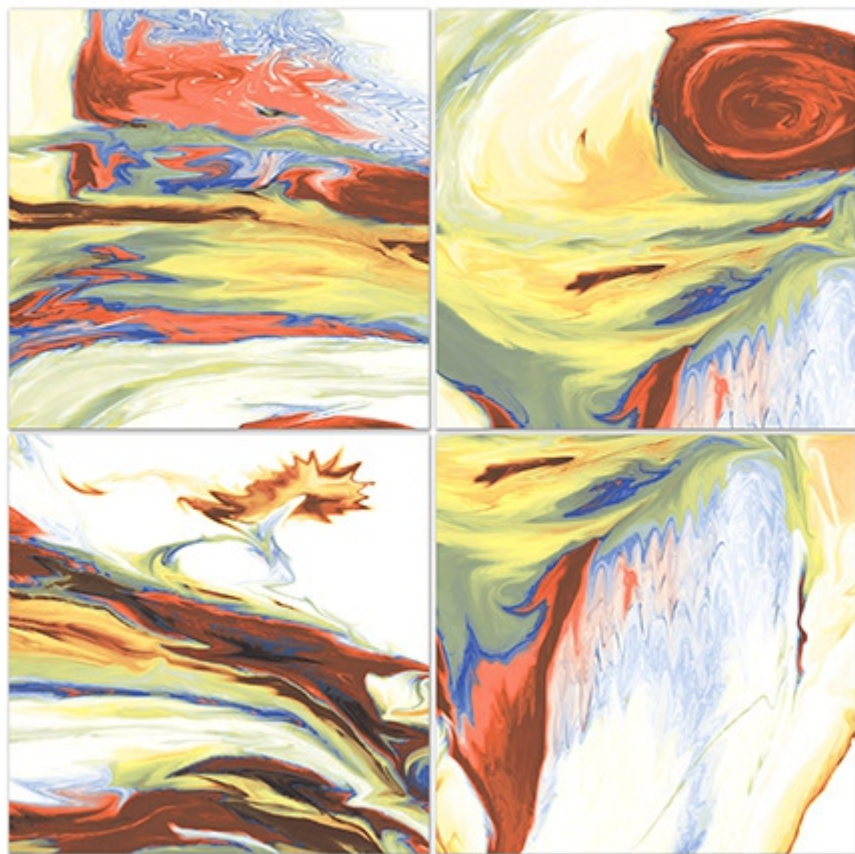

PEGASUS

Finish
HIGH GLOSSY

Size
600X600 mm