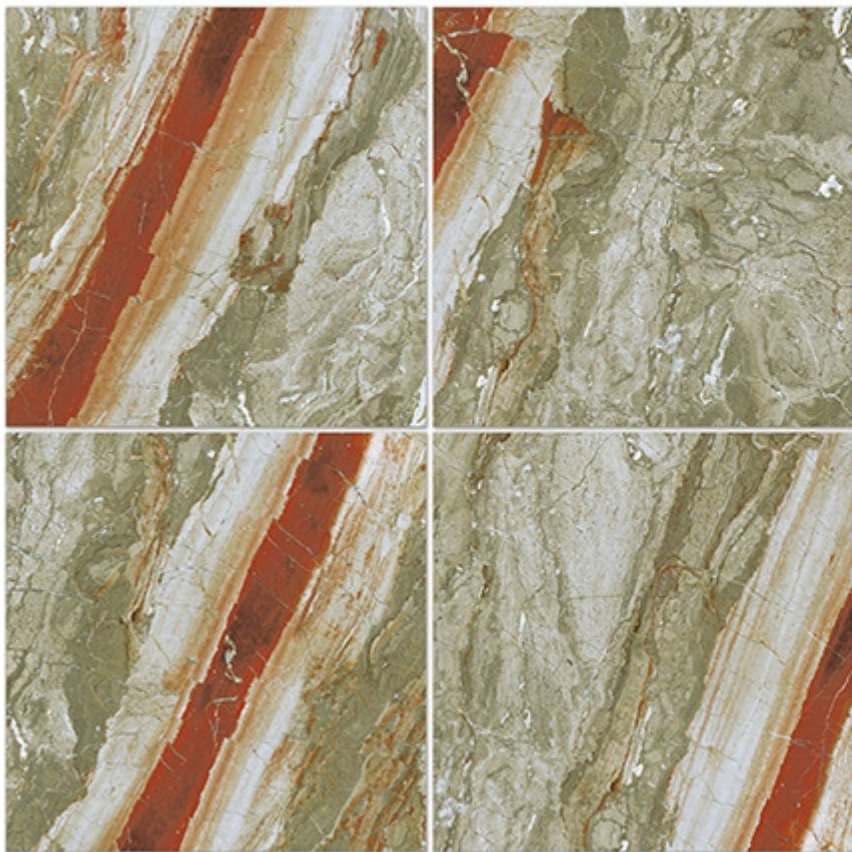

Size
600X600 mm

SAPHIRE COFFEE

Finish
HIGH GLOSSY

Size
600X600 mm

SEASIDE WINE

Finish
HIGH GLOSSY

Size
600X600 mm

SERPENTINE