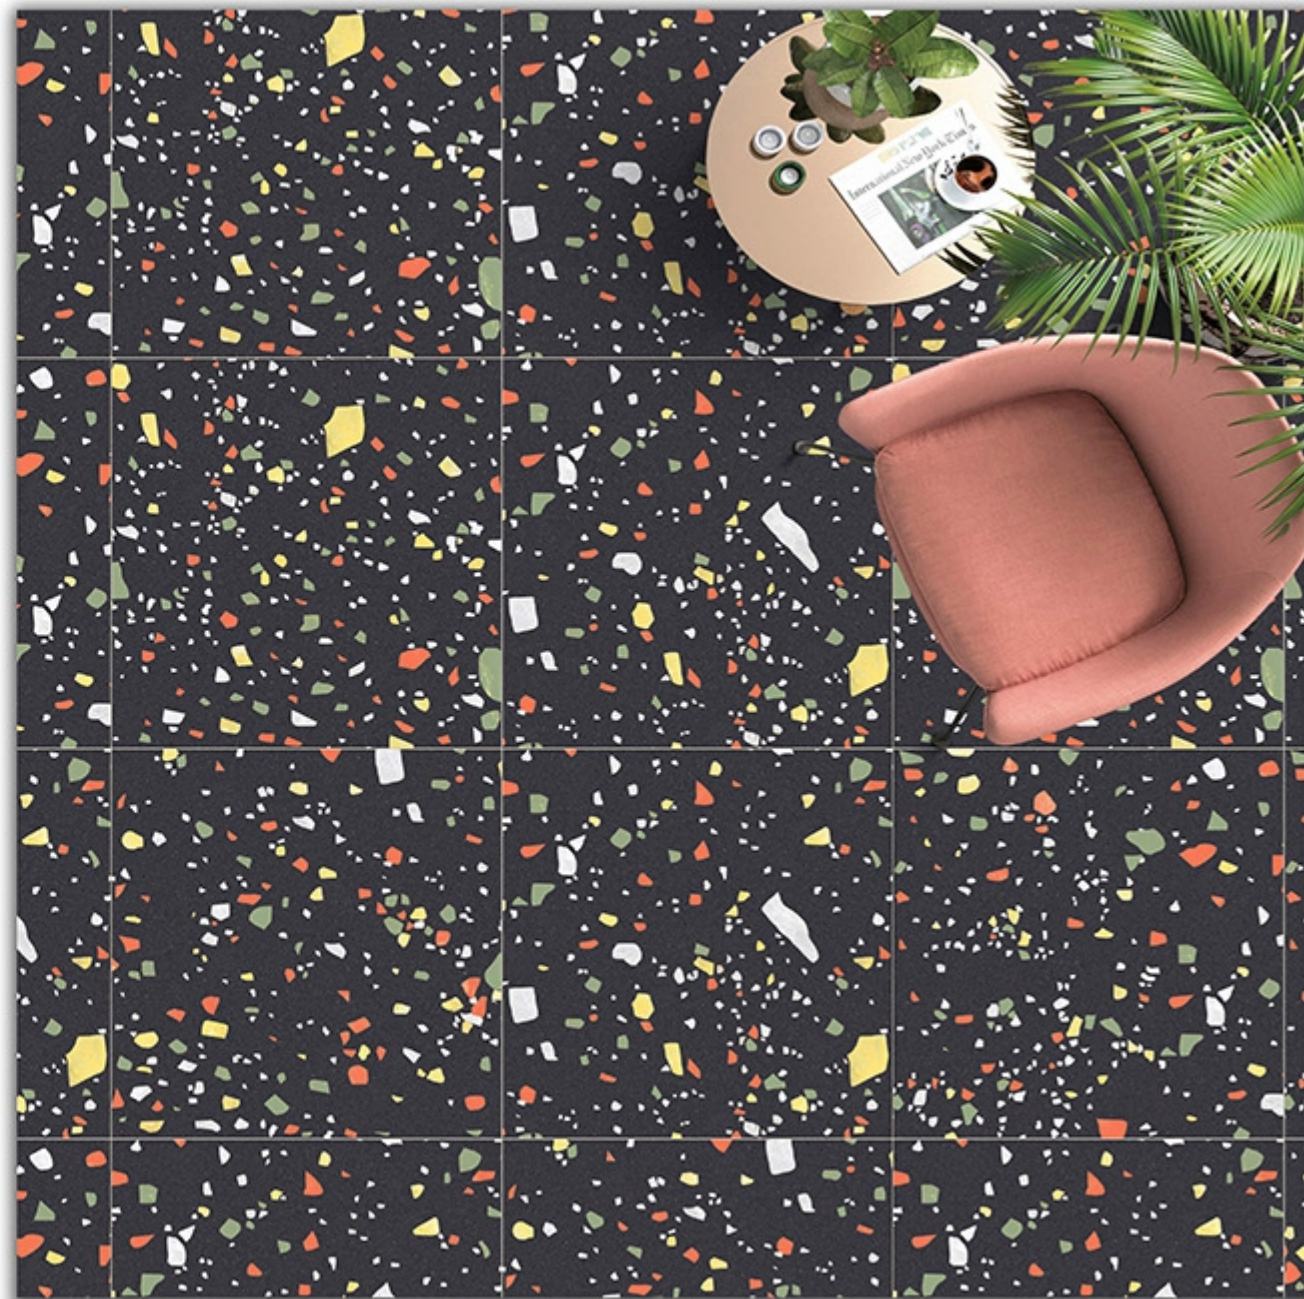

Finish
HIGH GLOSSY

Size
600X600 mm

QUARTZITE MULTI

Finish
HIGH GLOSSY

Size
600X600 mm

QUARTZITE TAUPE

Finish
HIGH GLOSSY

Size
600X600 mm