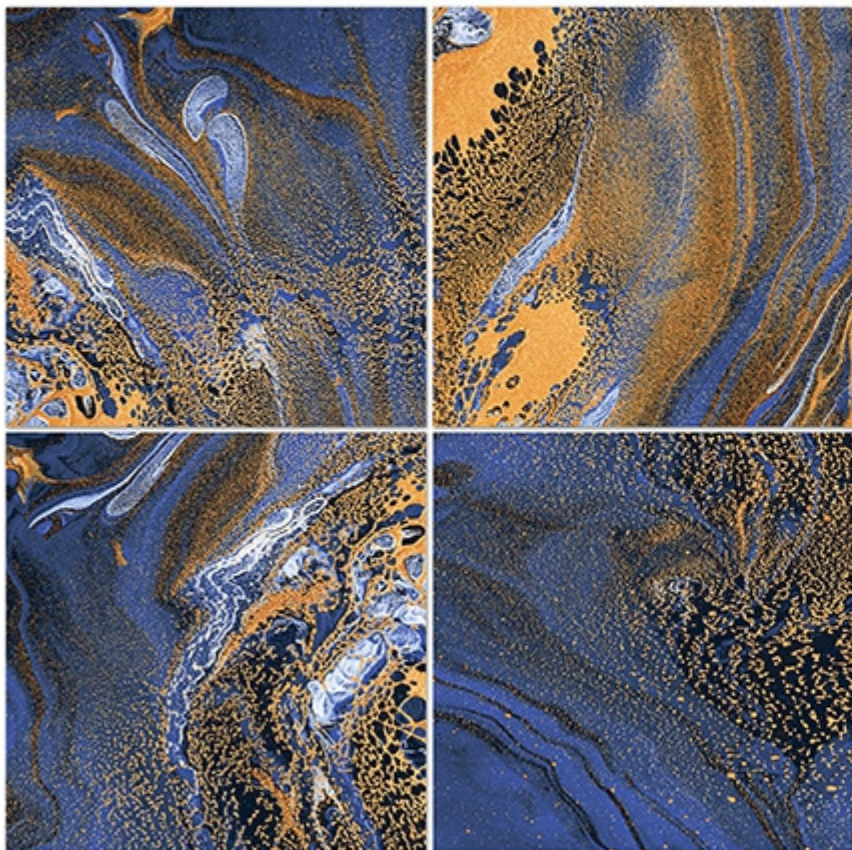

Size
600X600 mm

PEGASUS

Finish
HIGH GLOSSY

Size
600X600 mm

PLANETOID

Finish
HIGH GLOSSY

Size
600X600 mm

QUARRY BRONZE