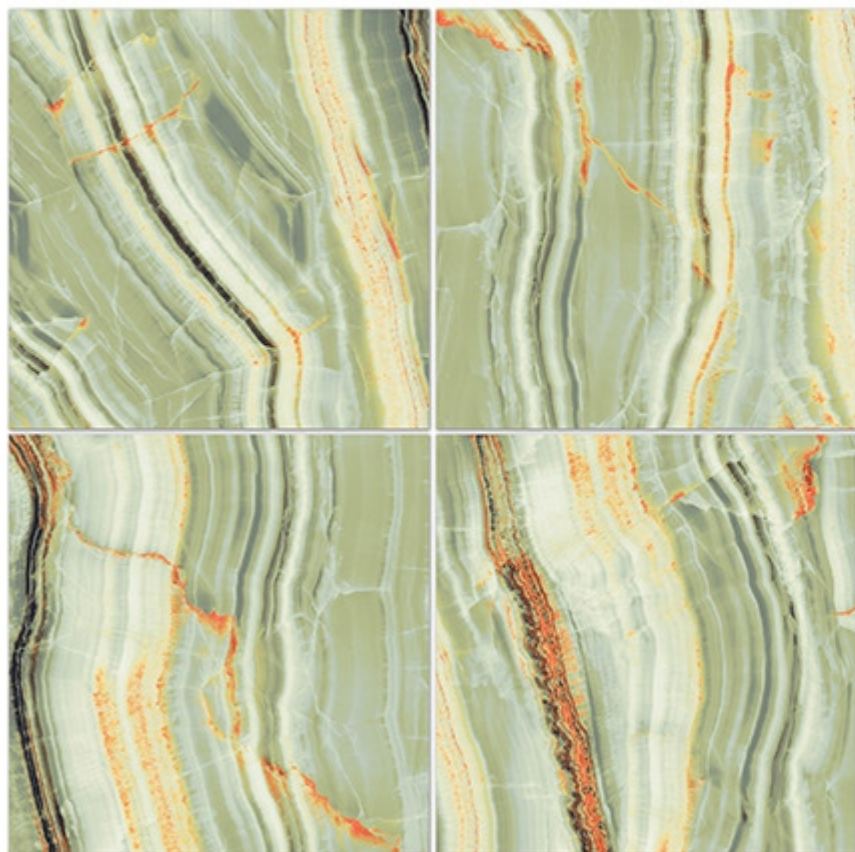

Finish
HIGH GLOSSY

Size
600X600 mm

SPRING GOLD

Finish
HIGH GLOSSY

Size
600X600 mm

SWEETWOOD

Finish
HIGH GLOSSY

Size
600X600 mm